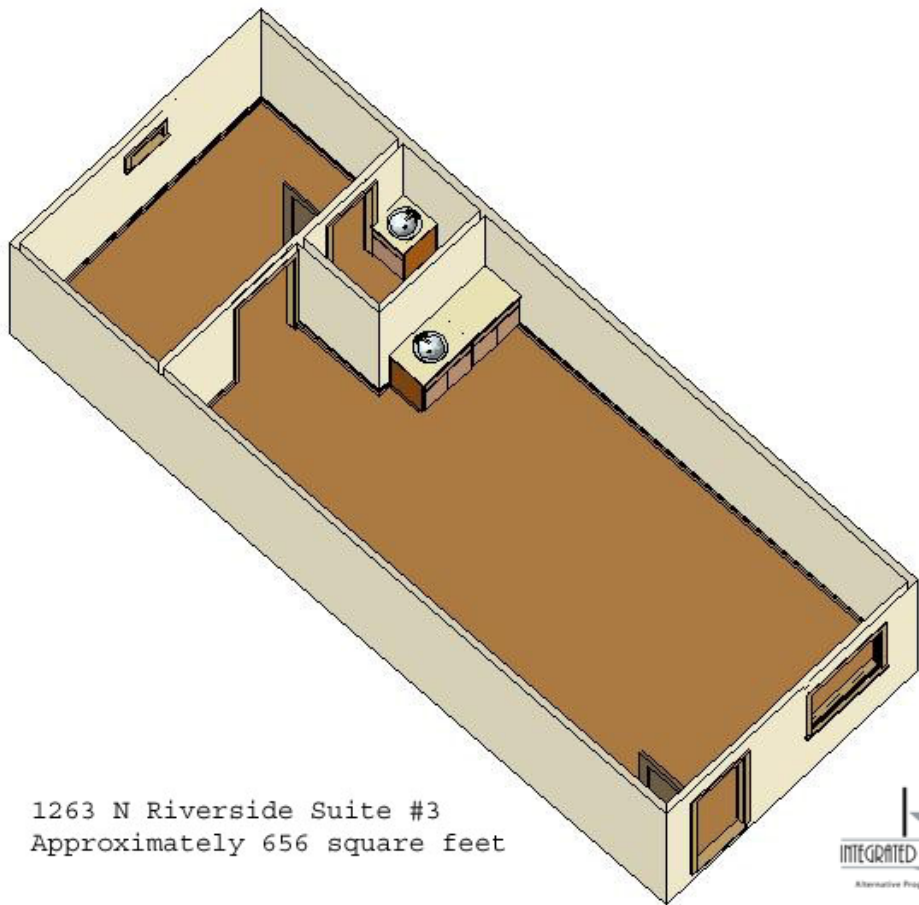

1263 N Riverside Suite #3  
Approximately 656 square feet

1263 N Riverside Suite #3  
Approximately 656 square feet

1263 N Riverside Suite #3  
Approximately 656 square feet

1263 N Riverside Suite #3  
 Approximately 656 square feet

1263 N Riverside Suite #3  
Approximately 656 square feet