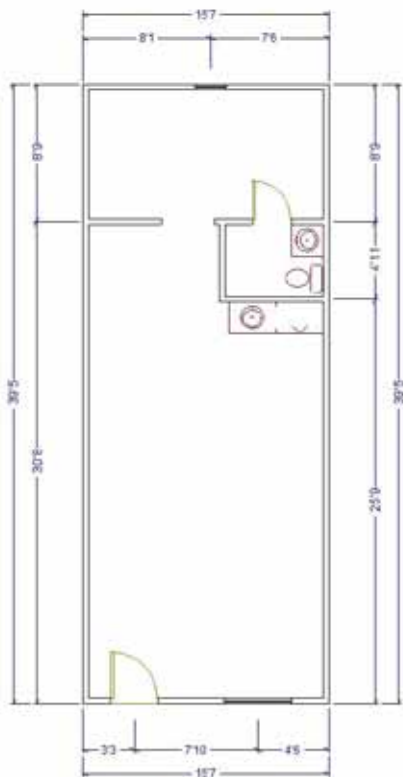

1263 N Riverside Suite #3  
Approximately 656 square feet

1263 N Riverside Suite #3  
Approximately 656 square feet

1263 N Riverside Suite #3  
Approximately 656 square feet

1263 N Riverside Suite #3  
 Approximately 656 square feet

1263 N Riverside Suite #3  
Approximately 656 square feet