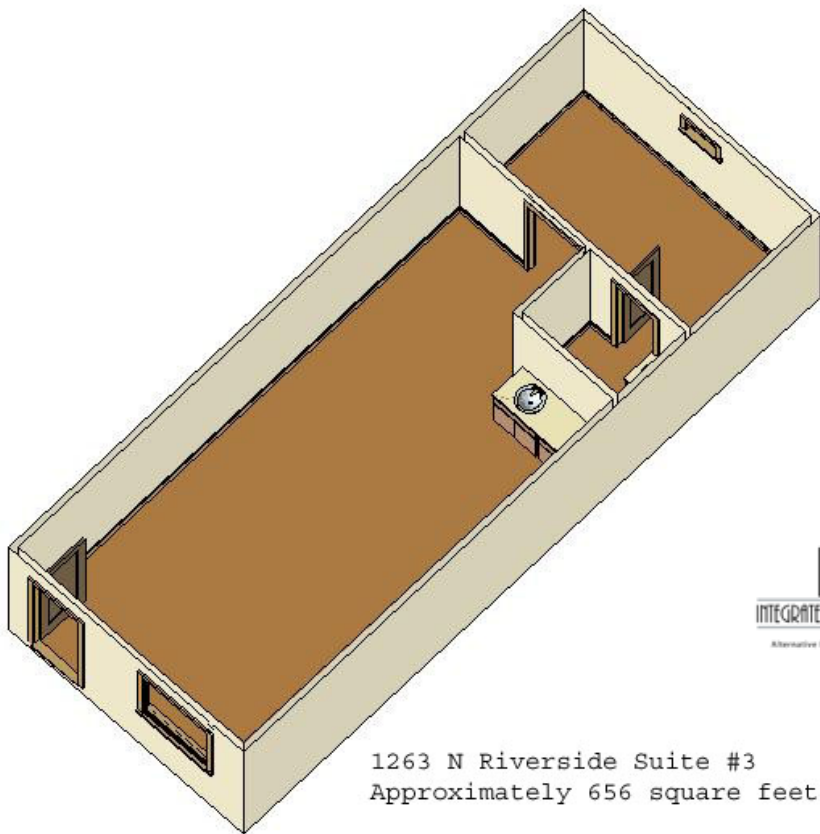

1263 N Riverside Suite #3  
Approximately 656 square feet

1263 N Riverside Suite #3  
Approximately 656 square feet

1263 N Riverside Suite #3  
Approximately 656 square feet

1263 N Riverside Suite #3  
 Approximately 656 square feet

1263 N Riverside Suite #3  
Approximately 656 square feet