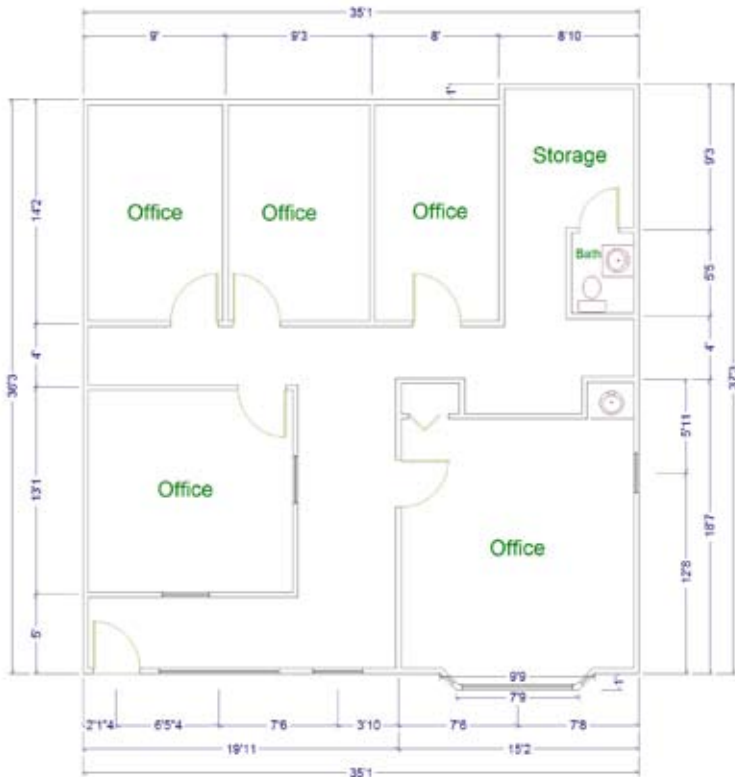

Cobble Stone Village Suite #1
Approximately 1489 square feet

Cobble Stone Village Suite #1
Approximately 1489 square feet

Cobble Stone Village Suite #1
Approximately 1489 square feet

Cobble Stone Village Suite #1
 Approximately 1489 square feet

Cobble Stone Village Suite #1
Approximately 1489 square feet