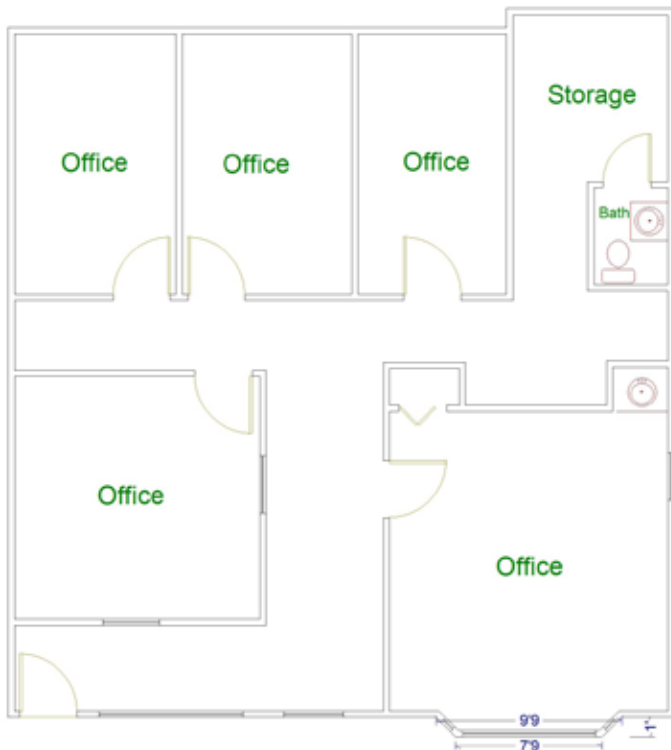

Cobble Stone Village Suite #1
Approximately 1489 square feet

Cobble Stone Village Suite #1
Approximately 1489 square feet

Cobble Stone Village Suite #1
Approximately 1489 square feet

Cobble Stone Village Suite #1
 Approximately 1489 square feet

Cobble Stone Village Suite #1
Approximately 1489 square feet