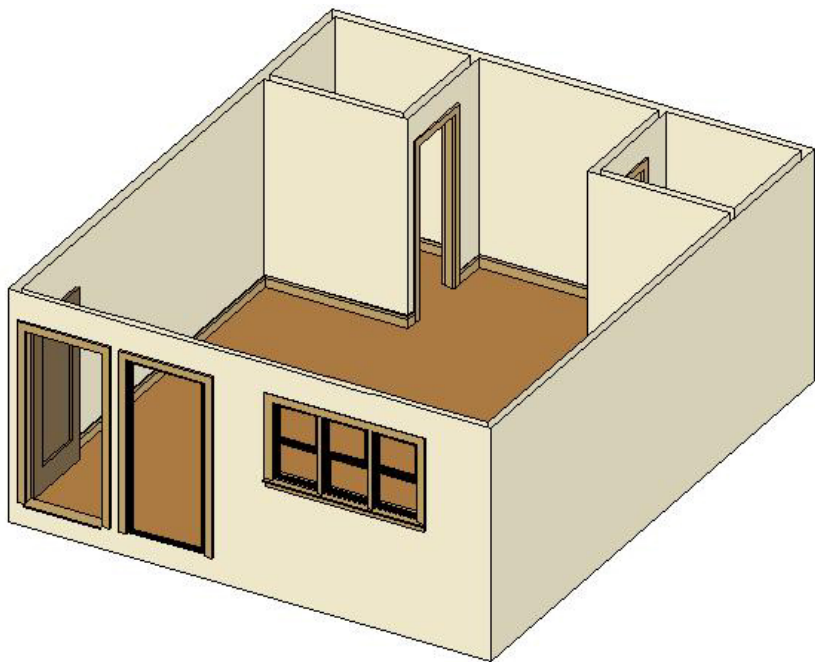

1237 N. Riverside Suite #28
Approximately 409 square feet

1237 N. Riverside Suite #28
Approximately 409 square feet

1237 N. Riverside Suite #28
Approximately 409 square feet

1237 N. Riverside Suite #28
 Approximately 409 square feet

1237 N. Riverside Suite #28
Approximately 409 sqare feet