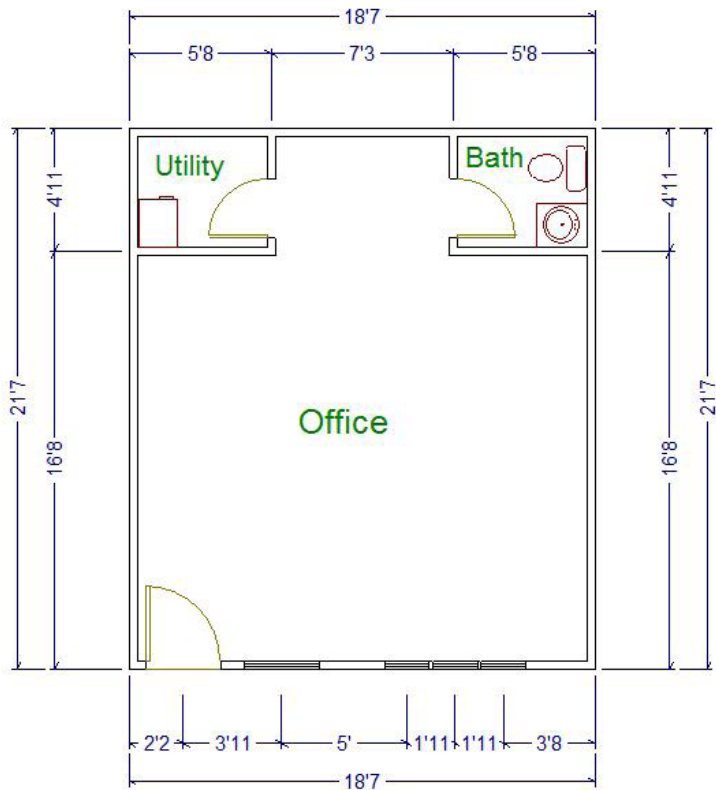

1237 N. Riverside Suite #28
Approximately 409 square feet

1237 N. Riverside Suite #28
Approximately 409 square feet

1237 N. Riverside Suite #28
Approximately 409 square feet

1237 N. Riverside Suite #28
 Approximately 409 square feet

1237 N. Riverside Suite #28
Approximately 409 sqare feet