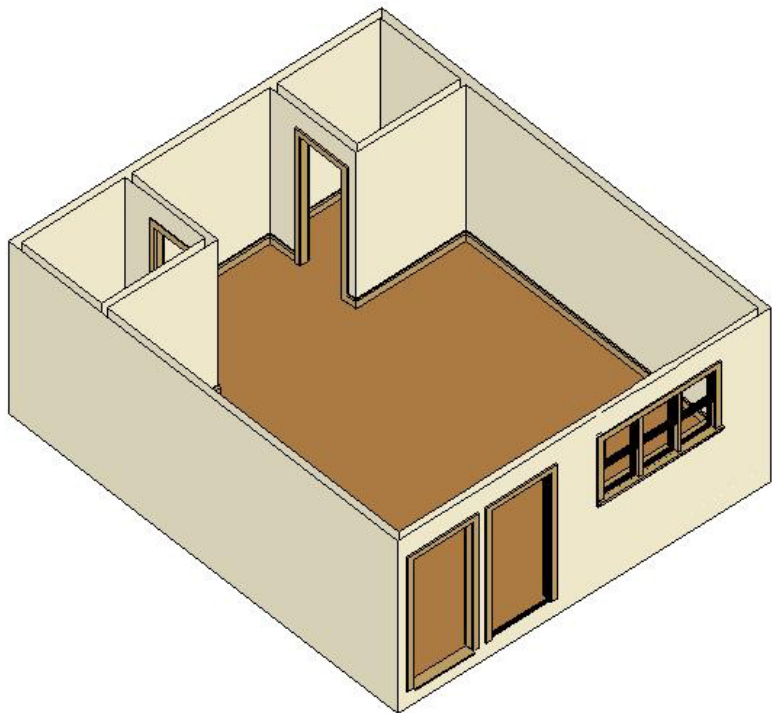

1237 N. Riverside Suite #28
Approximately 409 square feet

1237 N. Riverside Suite #28
Approximately 409 square feet

1237 N. Riverside Suite #28
Approximately 409 square feet

1237 N. Riverside Suite #28
 Approximately 409 square feet

1237 N. Riverside Suite #28
Approximately 409 sqare feet