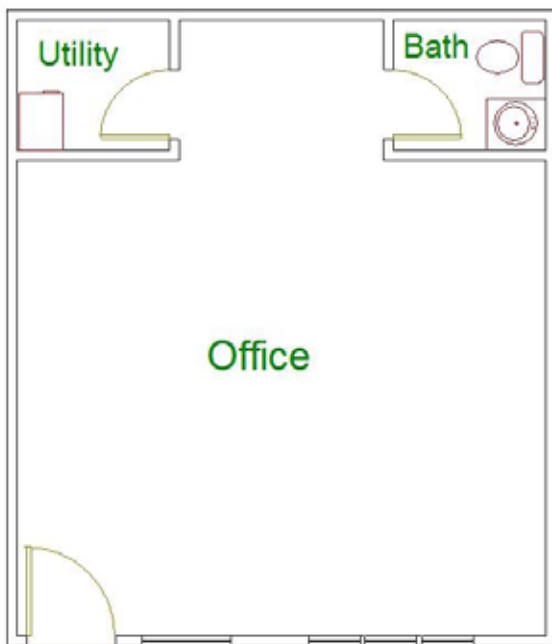

1237 N. Riverside Suite #28
Approximately 409 square feet

1237 N. Riverside Suite #28
Approximately 409 square feet

1237 N. Riverside Suite #28
Approximately 409 square feet

1237 N. Riverside Suite #28
 Approximately 409 square feet

1237 N. Riverside Suite #28
Approximately 409 sqare feet