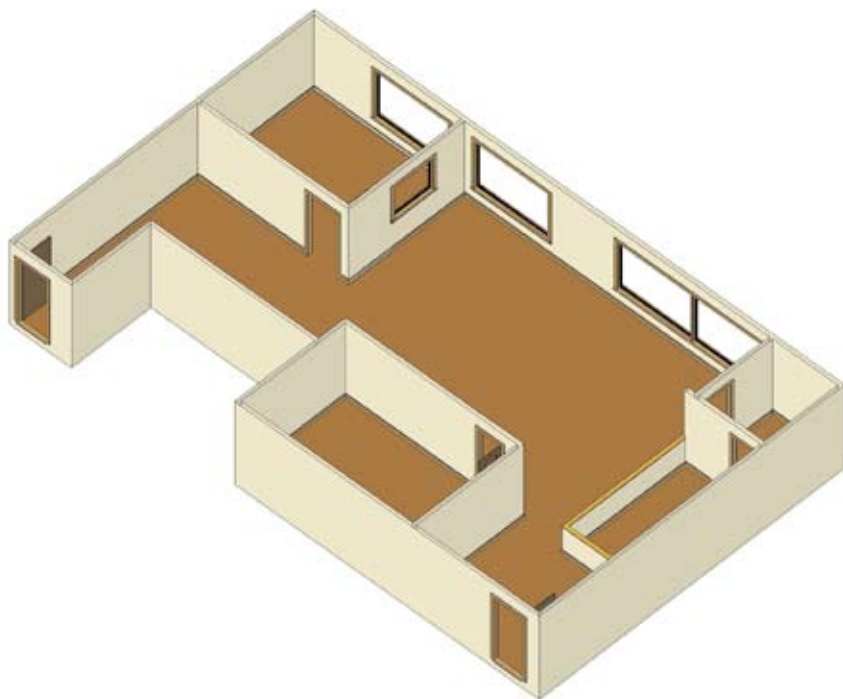

724 S. Central Suite # 211
Approximately 1635 square feet

724 S. Central Suite # 211
Approximately 1635 square feet

724 S. Central Suite # 211
Approximately 1635 square feet

724 S. Central Suite # 211
 Approximately 1635 square feet

724 S. Central Suite # 211
Approximately 1635 square feet