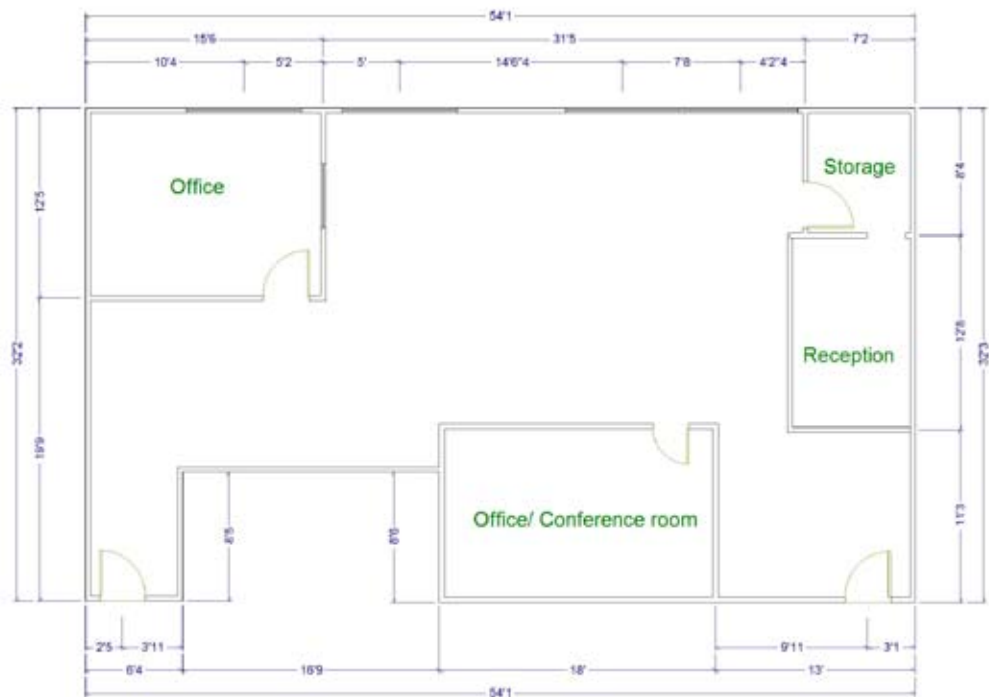

724 S. Central Suite # 211
Approximately 1635 square feet

724 S. Central Suite # 211
Approximately 1635 square feet

724 S. Central Suite # 211
Approximately 1635 square feet

724 S. Central Suite # 211
 Approximately 1635 square feet

724 S. Central Suite # 211
Approximately 1635 square feet