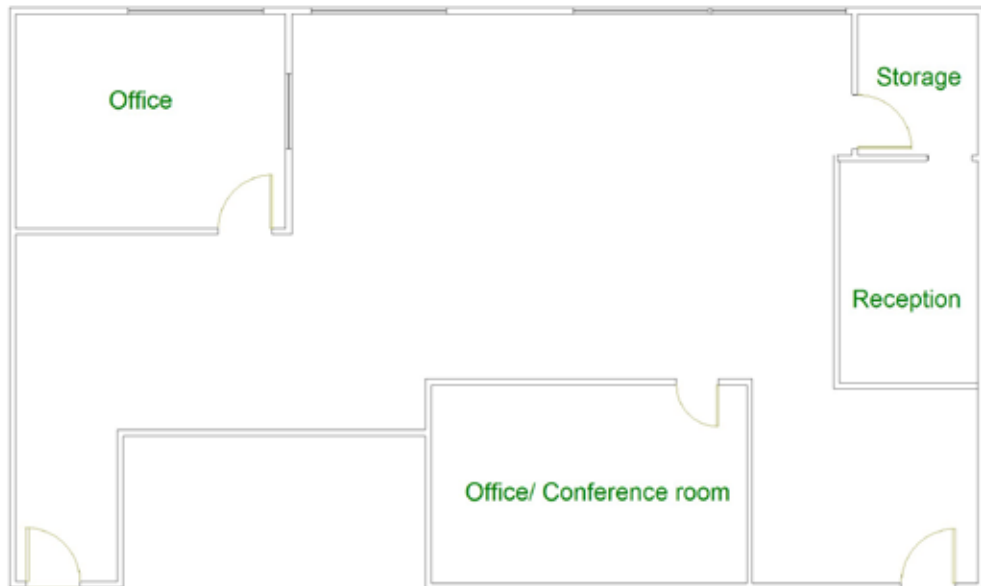

724 S. Central Suite # 211
Approximately 1635 square feet

724 S. Central Suite # 211
Approximately 1635 square feet

724 S. Central Suite # 211
Approximately 1635 square feet

724 S. Central Suite # 211
 Approximately 1635 square feet

724 S. Central Suite # 211
Approximately 1635 square feet