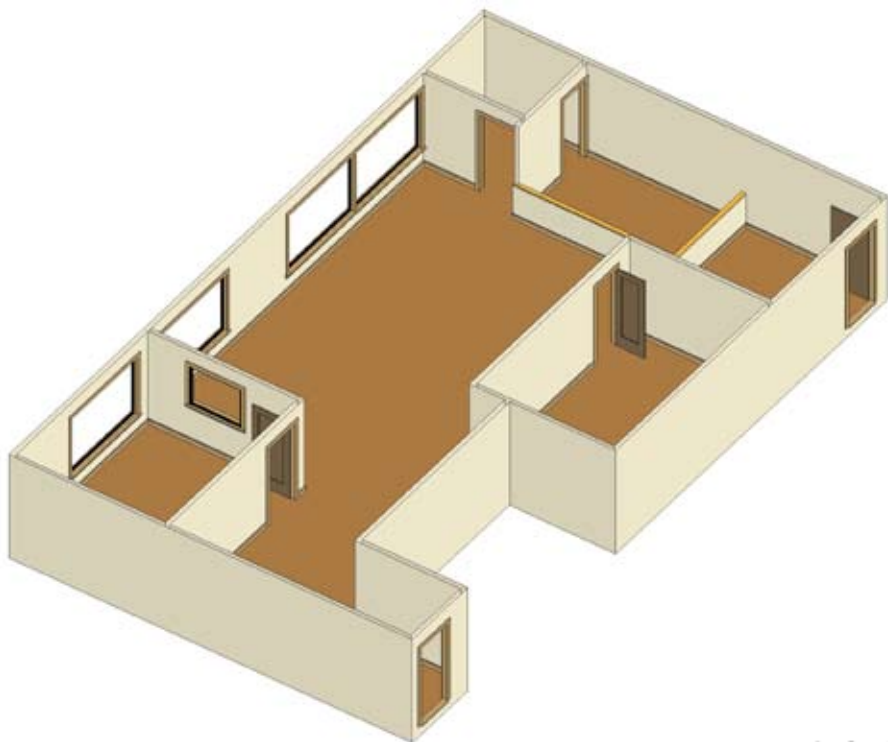

724 S. Central Suite # 211
Approximately 1635 square feet

724 S. Central Suite # 211
Approximately 1635 square feet

724 S. Central Suite # 211
Approximately 1635 square feet

724 S. Central Suite # 211
 Approximately 1635 square feet

724 S. Central Suite # 211
Approximately 1635 square feet