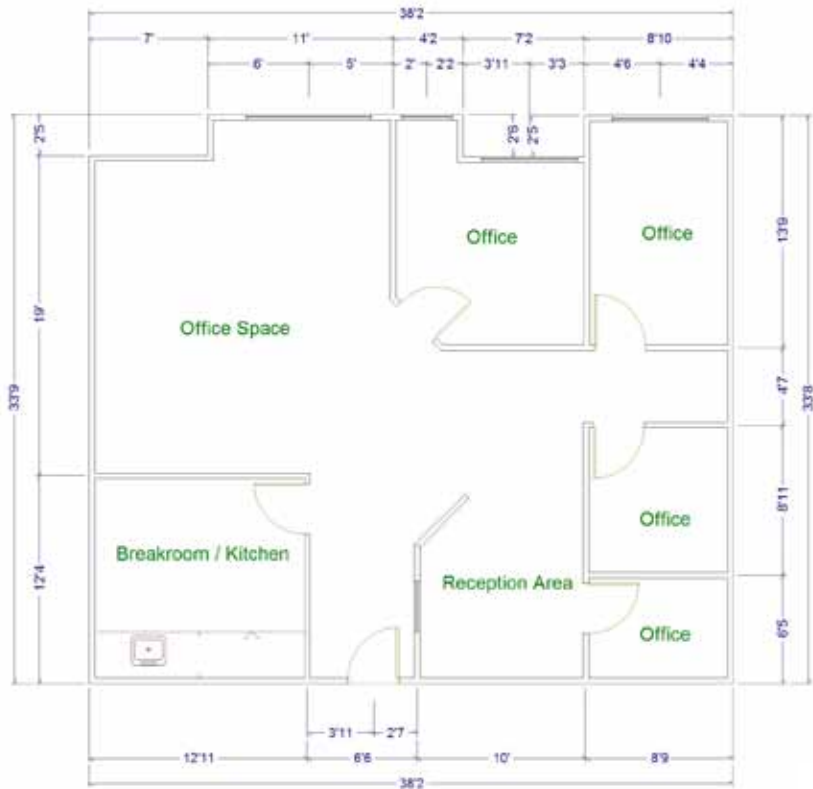

724 S. Central Suite #107  
Approximately 1252 square feet

724 S. Central Suite #107  
Approximately 1252 square feet

724 S. Central Suite #107  
Approximately 1252 square feet

724 S. Central Suite 107  
 Approximately 1252 square feet

724 S. Central Suite 107  
Approximately 1252 square feet