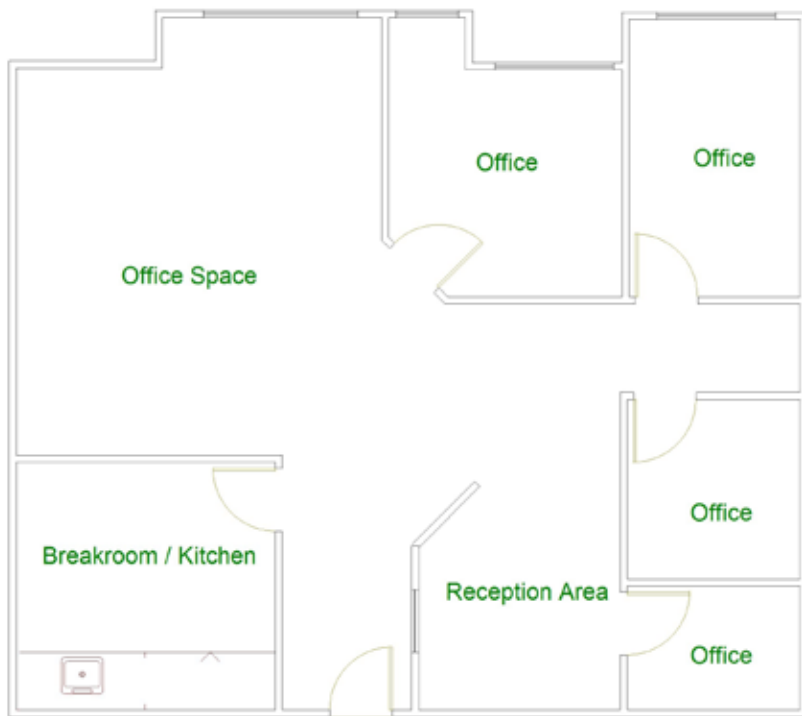

724 S. Central Suite #107  
Approximately 1252 square feet

724 S. Central Suite #107  
Approximately 1252 square feet

724 S. Central Suite #107  
Approximately 1252 square feet

724 S. Central Suite 107  
 Approximately 1252 square feet

724 S. Central Suite 107  
Approximately 1252 square feet