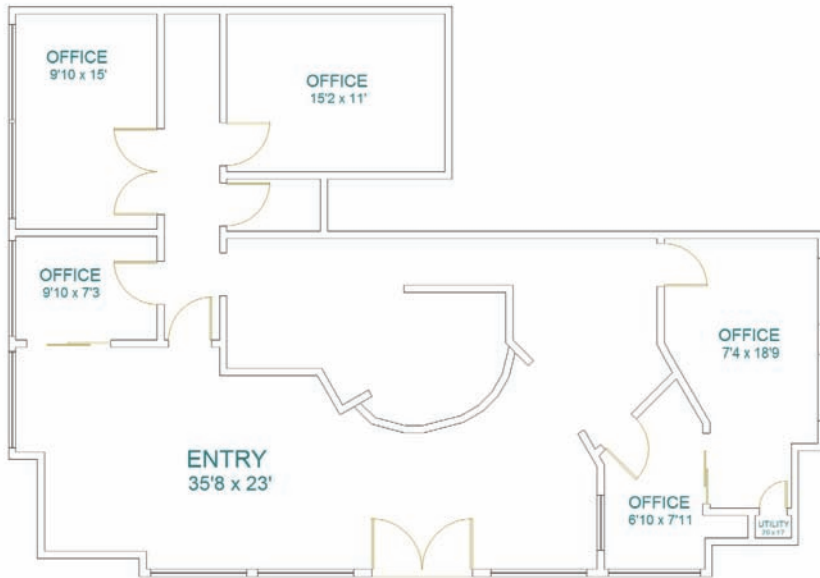

724 S. Central Suite #103
Approximately 1759 square feet

724 S. Central Suite #103
Approximately 1759 square feet

724 S. Central Suite #103
Approximately 1759 square feet

724 S. Central Suite # 103
Approximately 1759 square feet

724 S. Central Suite # 103
Approximately 1759 square feet