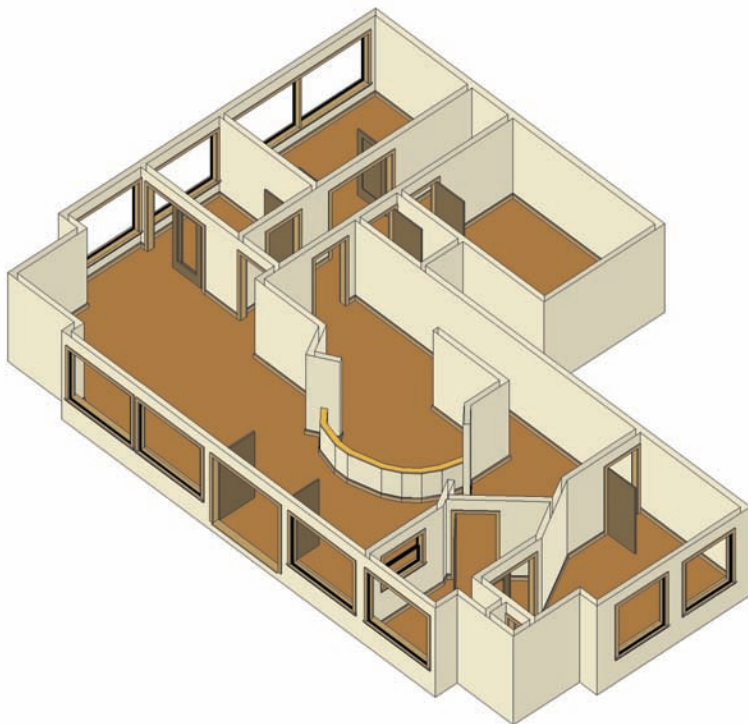

724 S. Central Suite #103
Approximately 1759 square feet

724 S. Central Suite #103
Approximately 1759 square feet

724 S. Central Suite #103
Approximately 1759 square feet

724 S. Central Suite # 103
Approximately 1759 square feet

724 S. Central Suite # 103
Approximately 1759 square feet