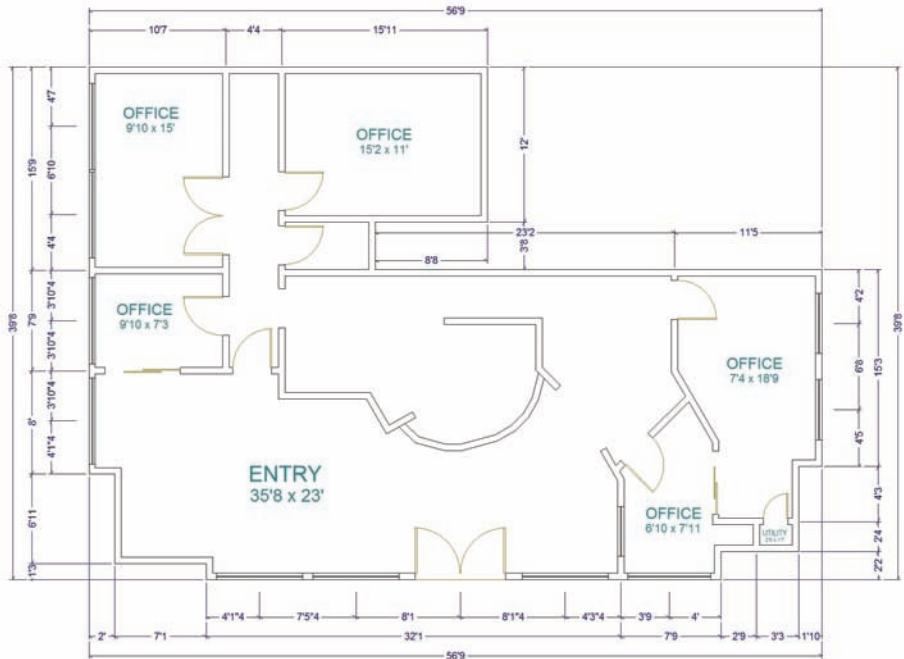

724 S. Central Suite #103
Approximately 1759 square feet

724 S. Central Suite #103
Approximately 1759 square feet

724 S. Central Suite #103
Approximately 1759 square feet

724 S. Central Suite # 103
Approximately 1759 square feet

724 S. Central Suite # 103
Approximately 1759 square feet